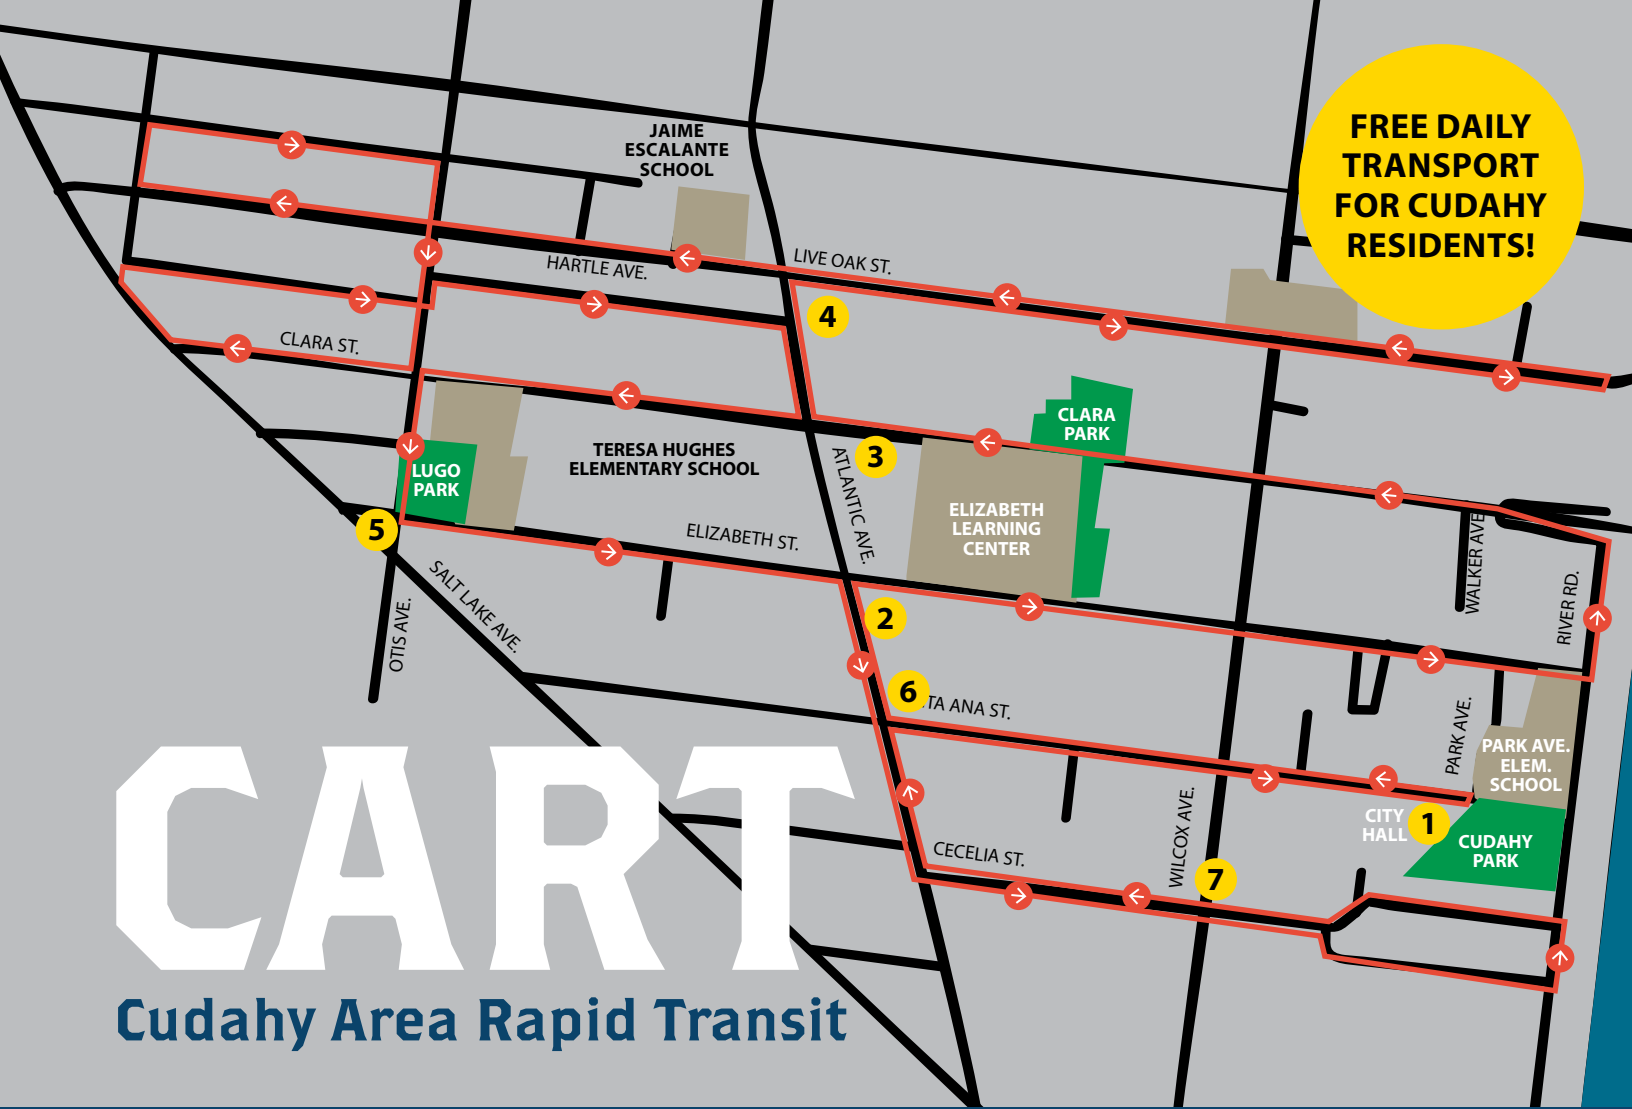

**FREE DAILY  
TRANSPORT  
FOR CUDAHY  
RESIDENTS!**

## Cudahy Area Rapid Transit

### Daily Schedule **FREE!**

STOP LOCATION	AM	AM	AM	AM	AM	PM	PM	PM	PM	PM	PM
<b>1</b> CITY HALL	7:00	8:00	9:00	10:00	11:00	12:00	1:00	2:00	3:00	4:00	5:00
<b>2</b> CUDAHY PLAZA	7:05	8:05	9:05	10:05	11:05	12:05	1:05	2:05	3:05	4:05	5:05
<b>3</b> ATLANTIC/CLARA	7:15	8:15	9:15	10:15	11:15	12:15	1:15	2:15	3:15	4:15	5:15
<b>4</b> MARKET PLACE	7:23	8:23	9:23	10:23	11:23	12:23	1:23	2:23	3:23	4:23	5:23
<b>5</b> ELIZABETH/OTIS	7:35	8:35	9:35	10:35	11:35	12:35	1:35	2:35	3:35	4:35	5:35
<b>6</b> CUDAHY PLAZA	7:38	8:38	9:38	10:38	11:38	12:38	1:38	2:38	3:38	4:38	5:38
<b>7</b> CECELIA/WILCOX	7:45	8:45	9:45	10:45	11:45	12:45	1:45	2:45	3:45	4:45	5:45

CITY OF CUDAHY | (323) 773-5143  
5220 Santa Ana St., Cudahy, CA 90201

**In addition to scheduled CART stops, you may also flag down a CART bus anywhere along the route.**