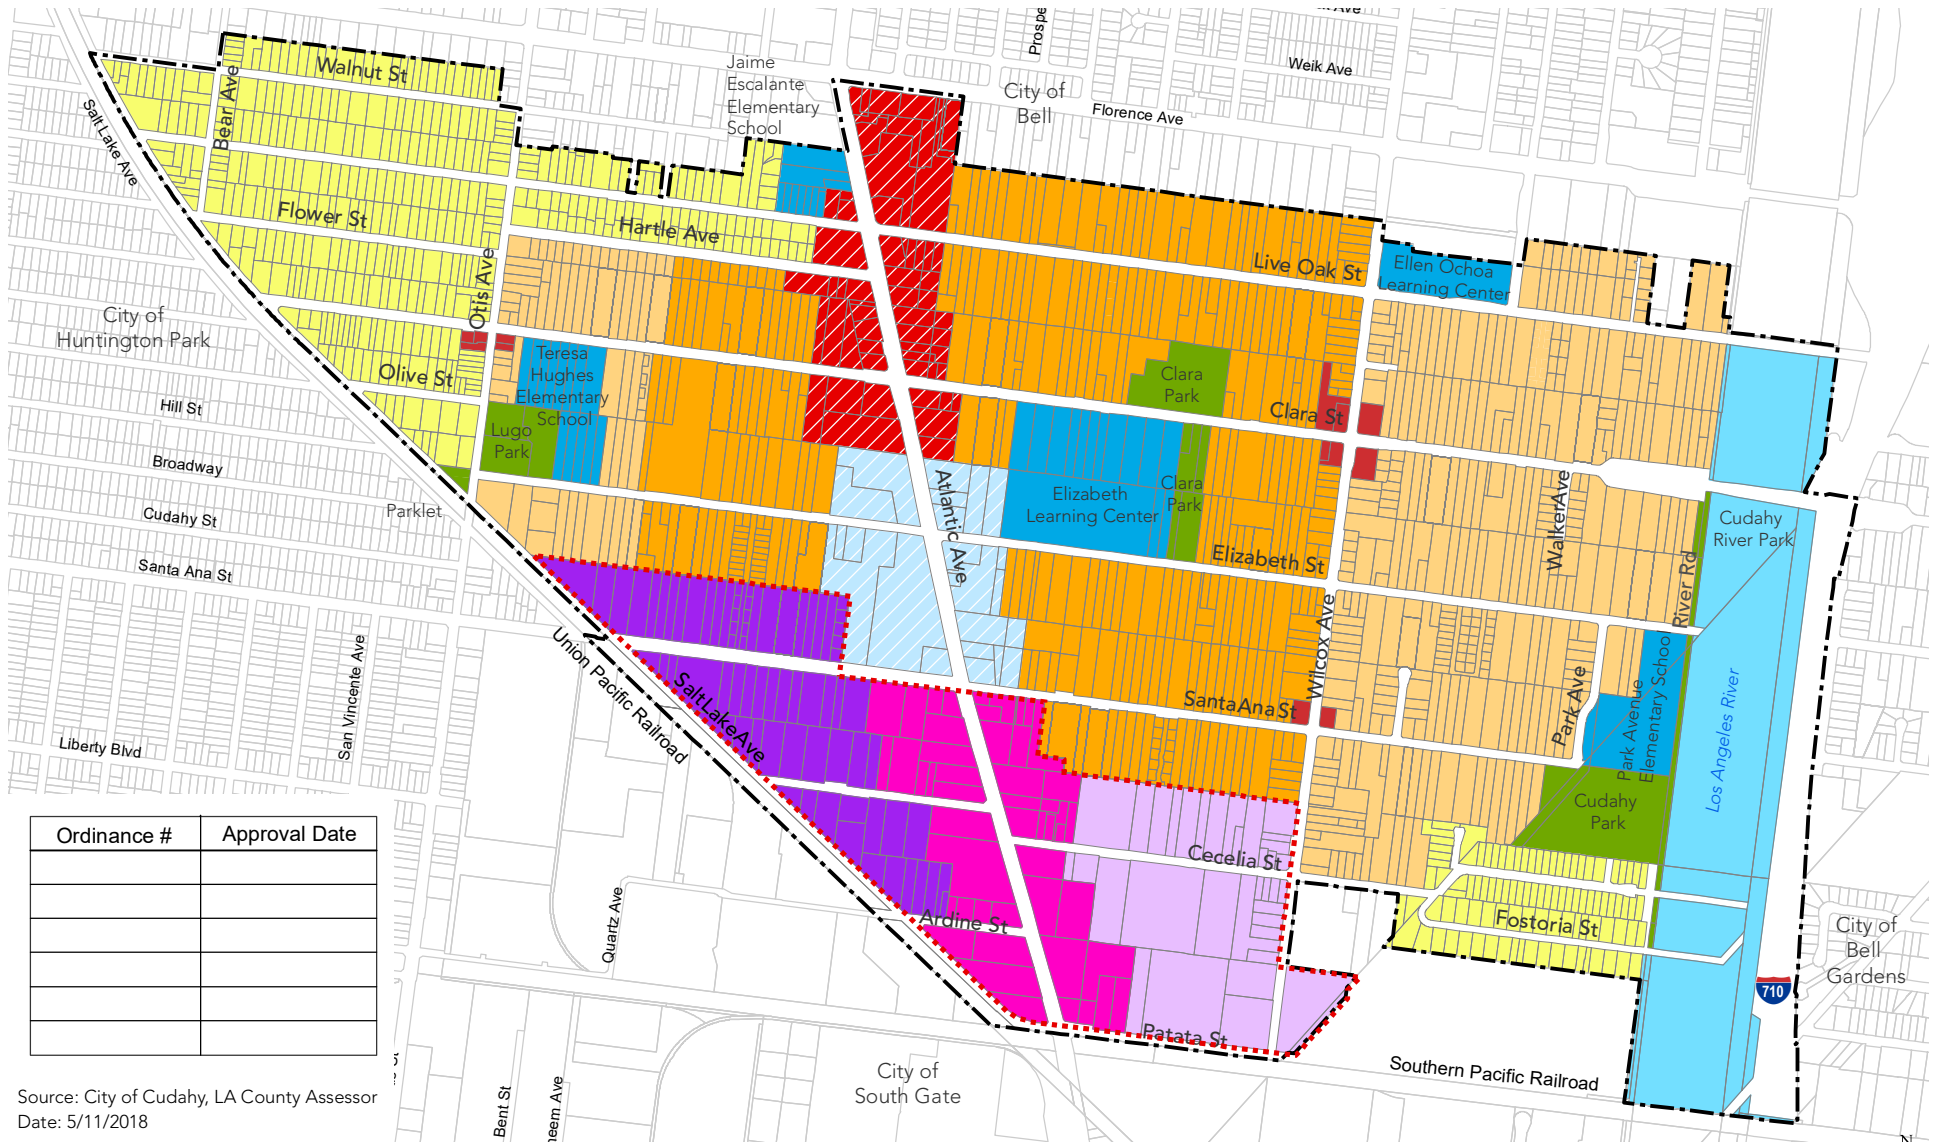

# CITY OF CUDAHY ZONING MAP

Ordinance #	Approval Date

Source: City of Cudahy, LA County Assessor  
 Date: 5/11/2018

## ZONING DISTRICTS

- Low Density Residential (LDR)
- Medium Density Residential (MDR)
- High Density Residential (HDR)
- Commercial Mixed-Use (CMU)
- Civic Mixed-Use (Civic MU)
- Neighborhood Commercial (NC)
- Entertainment (Ent)
- Innovative Industrial (I-Ind)
- Light Industrial (LI)
- City Parks/ Parklets (P)
- School (S)
- Los Angeles River (LAR)
- Urban Agriculture Overlay
- Cudahy Boundary