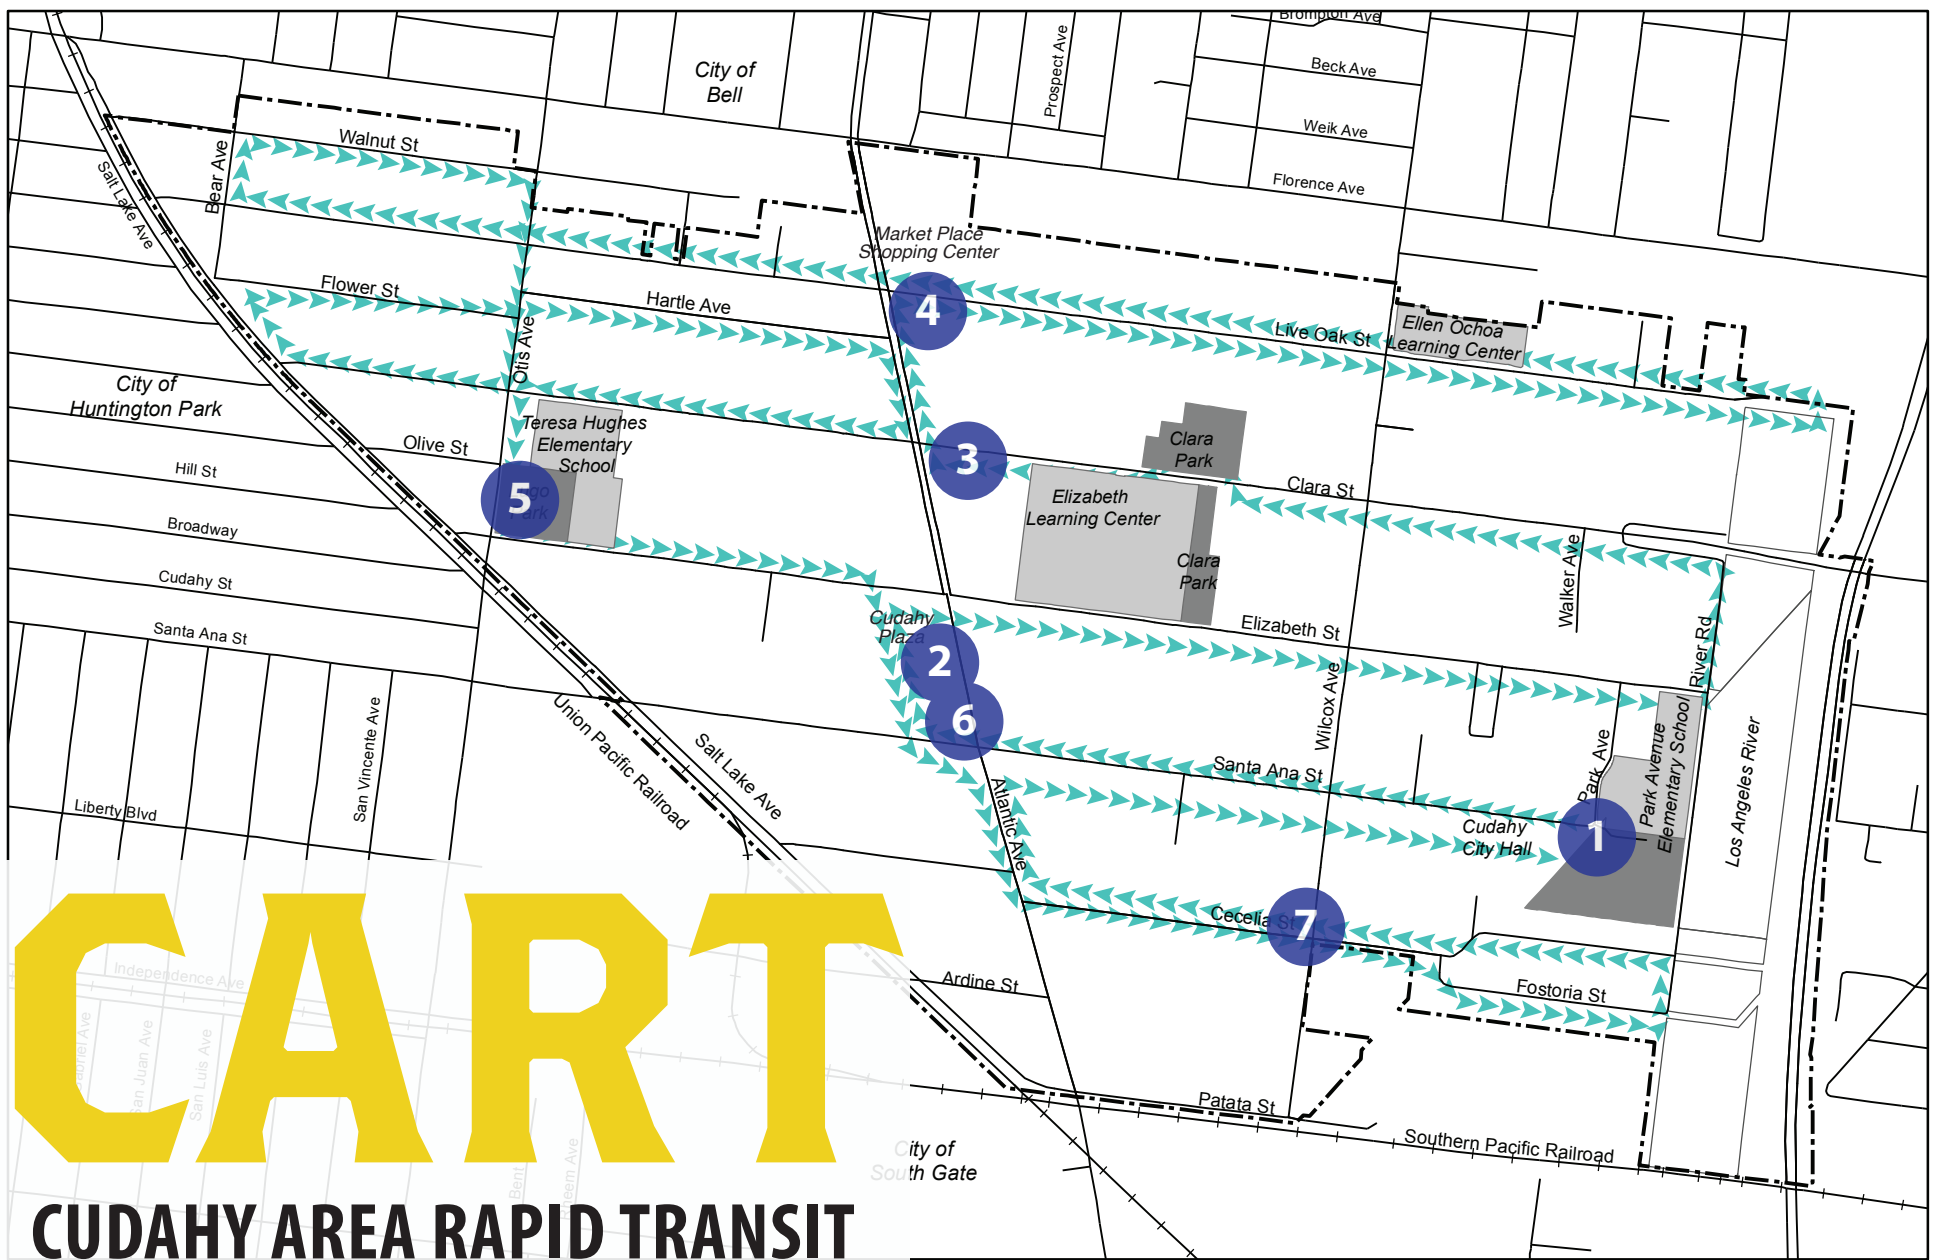

## CUDAHY AREA RAPID TRANSIT FREE SERVICE

STOP LOCATION	AM	AM	AM	AM	AM	PM	PM	PM	PM	PM	PM
1 CITY HALL	7:00	8:00	9:00	10:00	11:00	12:00	1:00	2:00	3:00	4:00	5:00
2 CUDAHY PLAZA	7:05	8:05	9:05	10:05	11:05	12:05	1:05	2:05	3:05	4:05	5:05
3 ATLANTIC/CLARA	7:15	8:15	9:15	10:15	11:15	12:15	1:15	2:15	3:15	4:15	5:15
4 MARKET PLACE	7:23	8:23	9:23	10:23	11:23	12:23	1:23	2:23	3:23	4:23	5:23
5 ELIZABETH/OTIS	7:35	8:35	9:35	10:35	11:35	12:35	1:35	2:35	3:35	4:35	5:35
6 CUDAHY PLAZA	7:38	8:38	9:38	10:38	11:38	12:38	1:38	2:38	3:38	4:38	5:38
7 CECILIA/WILCOX	7:45	8:45	9:45	10:45	11:45	12:45	1:45	2:45	3:45	4:45	5:45

## MORE STOPS

In addition to scheduled CART stops, you may also flag down a CART bus anywhere along the route.

## CUDAHY AREA RAPID TRANSIT

1	2	3	4	5	6	7
<i>City Hall</i>	<i>Cudahy Plaza</i>	<i>Atlantic/ Clara</i>	<i>Market Place</i>	<i>Elizabeth/ Otis</i>	<i>Cudahy Plaza</i>	<i>Cecilia/ Wilcox</i>
7:00	7:05	7:15	7:23	7:35	7:38	7:45
8:00	8:05	8:15	8:23	8:35	8:38	8:45
9:00	9:05	9:15	9:23	9:35	9:38	9:45
10:00	10:05	10:15	10:23	10:35	10:38	10:45
11:00	11:05	11:15	11:23	11:35	11:38	11:45
12:00	12:05	12:15	12:23	12:35	12:38	12:45
1:00	1:05	1:15	1:23	1:35	1:38	1:45
2:00	2:05	2:15	2:23	2:35	2:38	2:45
3:00	3:05	3:15	3:23	3:35	3:38	3:45
4:00	4:05	4:15	4:23	4:35	4:38	4:45
5:00	5:05	5:15	5:23	5:35	5:38	5:45

## FREE SERVICE

CART rides are free. In addition to listed stops, users may flag down a bus anywhere along the route.